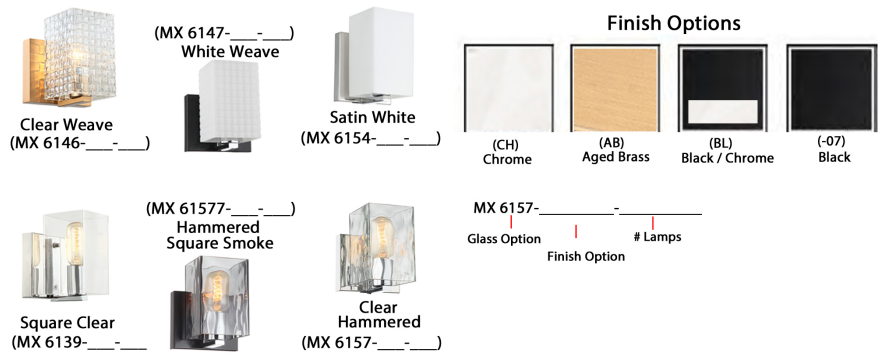

Image May Not Reflect Fixture Finish

MX 6139-07-6
L:39" H:6.5" Ext:5.5"
Finish: Black
Glass: Clear
Lamps: 6x60W (M) A19

REFERENCE	QTY.	REMARKS	Project
			Location/Type
			Architect
			Engineer
			Contractor
			Submitted By: Date: